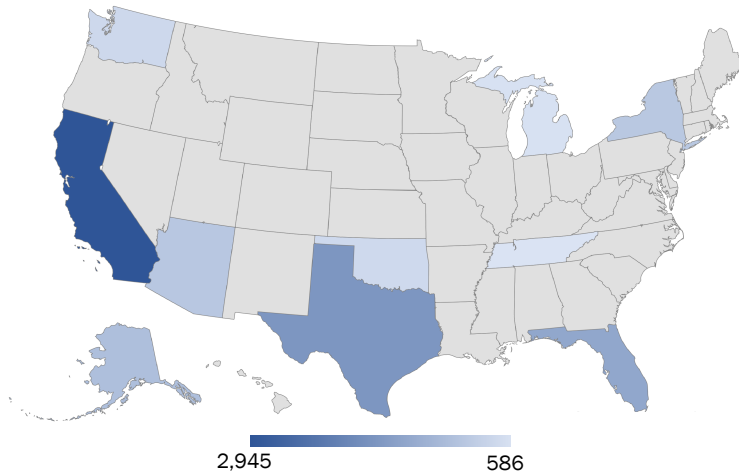

## Unresolved Missing Persons Cases Published in NamUs December 2021

### 21,259 Missing from 55 States and Territories

#### Top 10 States

California	2,945
Texas	1,886
Florida	1,601
Alaska	1,182
Arizona	1,047
New York	1,039
Washington	775
Oklahoma	738
Michigan	622
Tennessee	586

### Top 10 States

New York	5,864
California	2,040
Washington	1,116
Massachusetts	472
Tennessee	452
Texas	401
Hawaii	399
Georgia	276
Nevada	185
Idaho	170