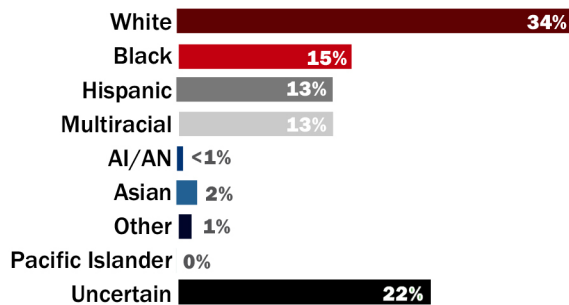

Race/Ethnicity